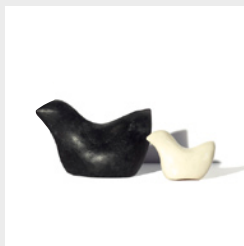

Bird Project

Piccolo uccellino bianco di ceramica con all'esterno sapone nero. La scultura bianca rimane come ricordo una volta che il sapone è stato usato. Small white ceramic bird with black soap out. The white sculpture remains as a reminder once the soap has been used.

Tippy Tippens
30,00 €