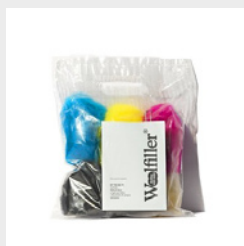

ottobre/2011
Lista Prodotti

pigr¹

Woolfiller

Tecnica per riparare buchi e nascondere macchie di tutto ciò che può essere cucito: maglioni, calze, giacche, tappeti, ecc. Technique for repairing holes and hiding spots on jumpers, socks, cardigans, jackets, carpets, etc..

Heleen Klopper
22,00 €